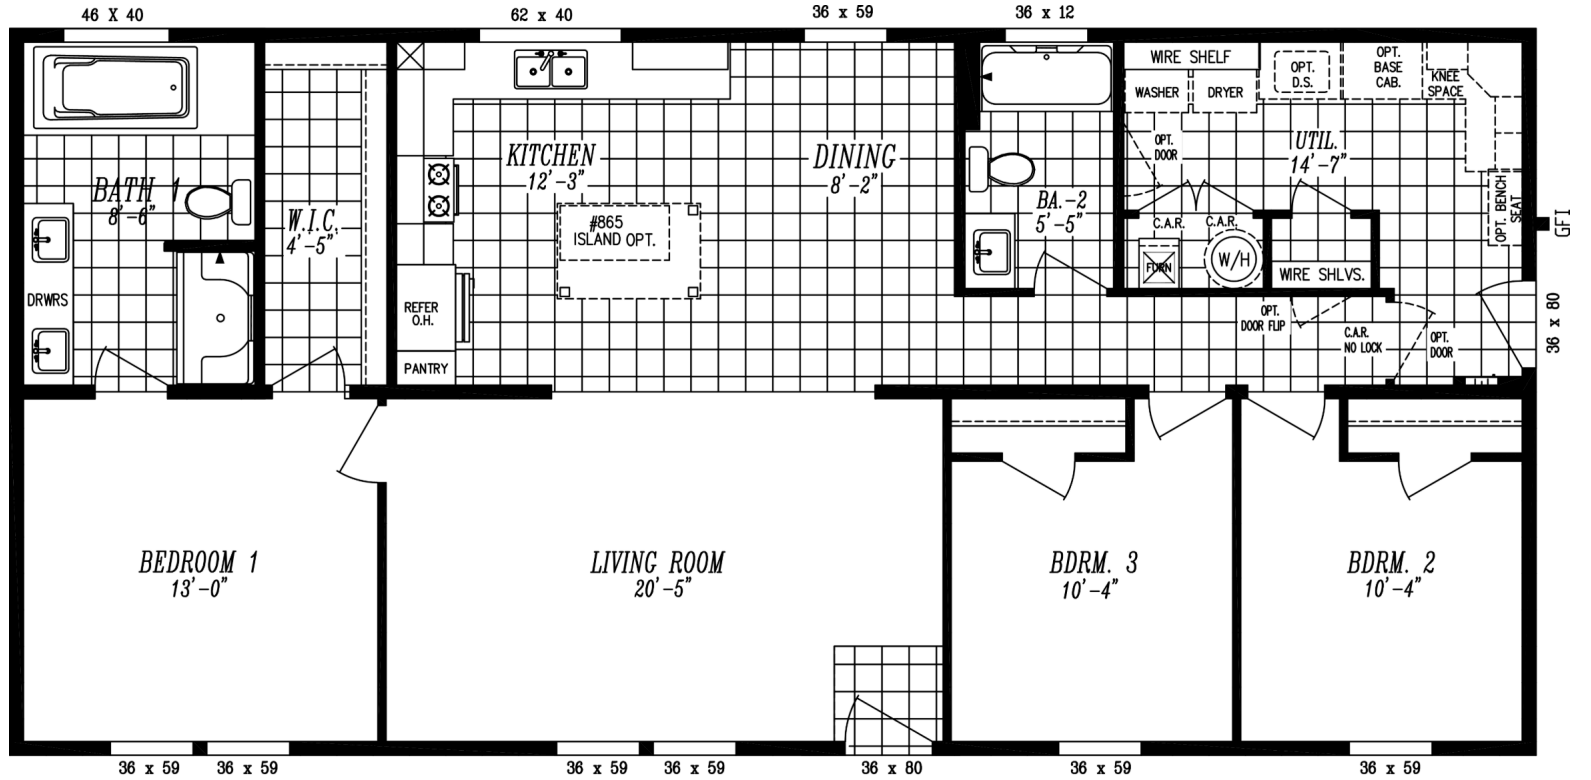

THE IMAGINE SERIES

The Imagine

5022

27' x 56'

DIMENSIONS

1,493 sf

LIVING SPACE

3

BEDROOMS

2

BATHROOMS

OVERVIEW

Split bedroom doublewide 3 Bed + 2 Bath with custom Kitchen options, Dining Room and Family room + Living room

Heritage Home Center

(425) 353-5464

or Request Firm Quote

EMAIL US

01 FLOOR PLAN

1,493 SQ FT · 27' x 56'

OPT. DEN I.P.O BEDROOM